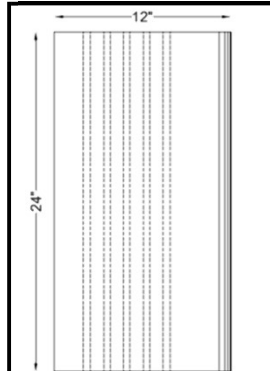

3 cm 8 cm
PLAIN & STRIPES
RADIUS TOP / FLAT
BOTTOM

TRAVERTINO VERACRUZ

NAPC007TF

TRAVERTINO VERACRUZ

NAPC007TF