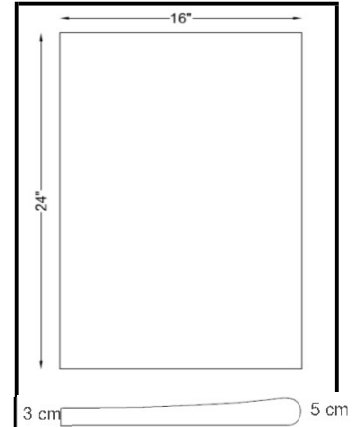

WING SHAPE
FULL BULLNOSE

TRAVERTINO VERACRUZ

NAPC010TF

TRAVERTINO BONE

NAPC010TB