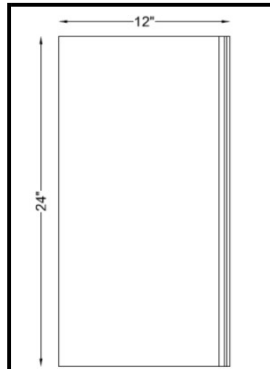

POOL COPING

3 cm 8 cm
PLAIN
RADIUS TOP / FLAT
BOTTOM

TRAVERTINO VERACRUZ

NAPC005TF

TRAVERTINO BONE

NAPC005TB