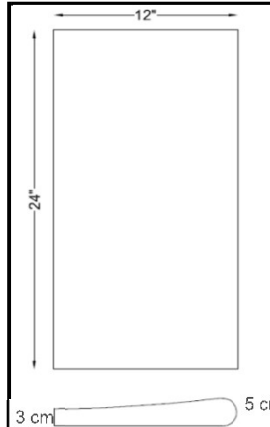

12" width, 24" height, 3 cm thickness. **PLAIN & STRIPES FULL BULLNOSE**

TRAVERTINO VERACRUZ
NAPC003TF
TRAVERTINO BONE
NAPC003TB

16" width, 24" height, 3 cm thickness. **PLAIN & STRIPES FULL BULLNOSE**

TRAVERTINO VERACRUZ
NAPC004TF
TRAVERTINO BONE
NAPC004TB

3 cm 8 cm
 PLAIN & STRIPES
 RADIUS TOP / FLAT
 BOTTOM

TRAVERTINO VERACRUZ

NAPC008TF

TRAVERTINO VERACRUZ

NAPC008TF

POOL COPING

WING SHAPE
FULL BULLNOSE

TRAVERTINO VERACRUZ