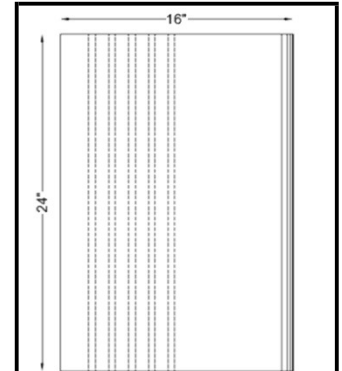

12" width, 24" height, 3 cm thickness. **PLAIN & STRIPES FULL BULLNOSE**

TRAVERTINO VERACRUZ
NAPC003TF
TRAVERTINO BONE
NAPC003TB

16" width, 24" height, 3 cm thickness. **PLAIN & STRIPES FULL BULLNOSE**

TRAVERTINO VERACRUZ
NAPC004TF
TRAVERTINO BONE
NAPC004TB

NAPC006TF

TRAVERTINO BONE

NAPC006TB

3 cm 8 cm
 PLAIN & STRIPES
 RADIUS TOP / FLAT
 BOTTOM

TRAVERTINO VERACRUZ

NAPC007TF

TRAVERTINO VERACRUZ

NAPC007TF

3 cm 8 cm
 PLAIN & STRIPES
 RADIUS TOP / FLAT
 BOTTOM

TRAVERTINO VERACRUZ

NAPC008TF

TRAVERTINO VERACRUZ

NAPC008TF

POOL COPING

WING SHAPE
FULL BULLNOSE

TRAVERTINO VERACRUZ