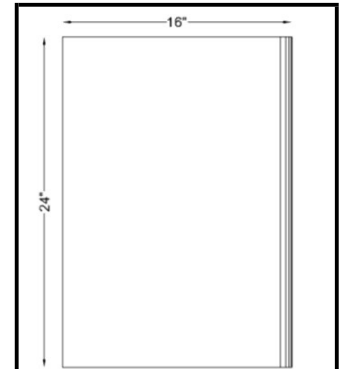

POOL COPING

12" width, 24" height, 3 cm thickness. **PLAIN FULL BULLNOSE**

TRAVERTINO VERACRUZ
NAPC001TF
TRAVERTINO BONE
NAPC001TB

16" width, 24" height, 3 cm thickness. **PLAIN FULL BULLNOSE**

TRAVERTINO VERACRUZ
NAPC002TF
TRAVERTINO BONE
NAPC002TB

12" width, 24" height, 3 cm thickness. **PLAIN & STRIPES FULL BULLNOSE**

TRAVERTINO VERACRUZ
NAPC003TF
TRAVERTINO BONE
NAPC003TB

16" width, 24" height, 3 cm thickness. **PLAIN & STRIPES FULL BULLNOSE**

TRAVERTINO VERACRUZ
NAPC004TF
TRAVERTINO BONE
NAPC004TB

POOL COPING

3 cm 8 cm
 PLAIN
 RADIUS TOP / FLAT
 BOTTOM

TRAVERTINO VERACRUZ

NAPC005TF

TRAVERTINO BONE

NAPC005TB

3 cm 8 cm
 PLAIN
 RADIUS TOP / FLAT
 BOTTOM

TRAVERTINO VERACRUZ